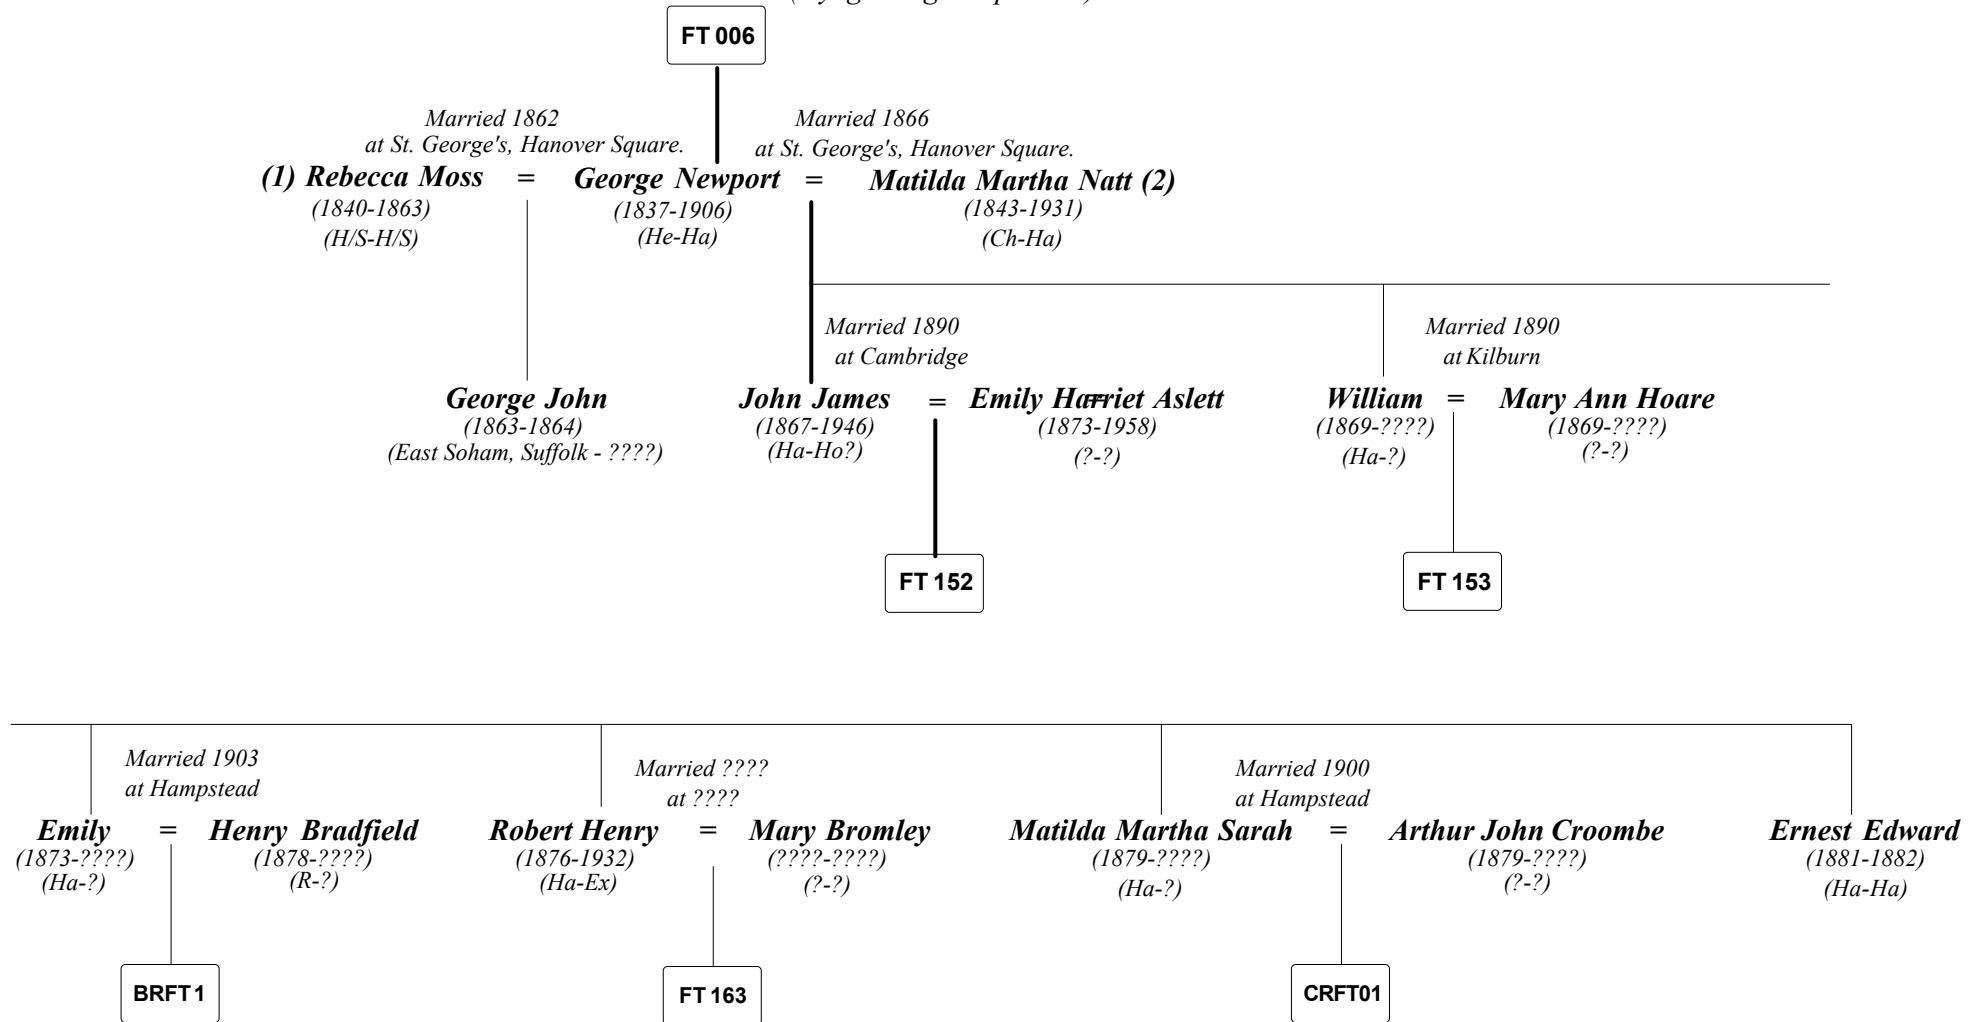

# The Family Tree of George and Matilda Martha Newport

(my great grandparents)

NOTES: (A-B) where A = Parish baptized, B = Parish buried

Ch = Chatham	Ha = Hampstead
Ha = Hampstead	R = Reading
He = Herne, Kent	? = Unknown
Ho = Hooe (in Sussex)	Ex = Exeter, Devon

**Family Tree**

**FT 151**