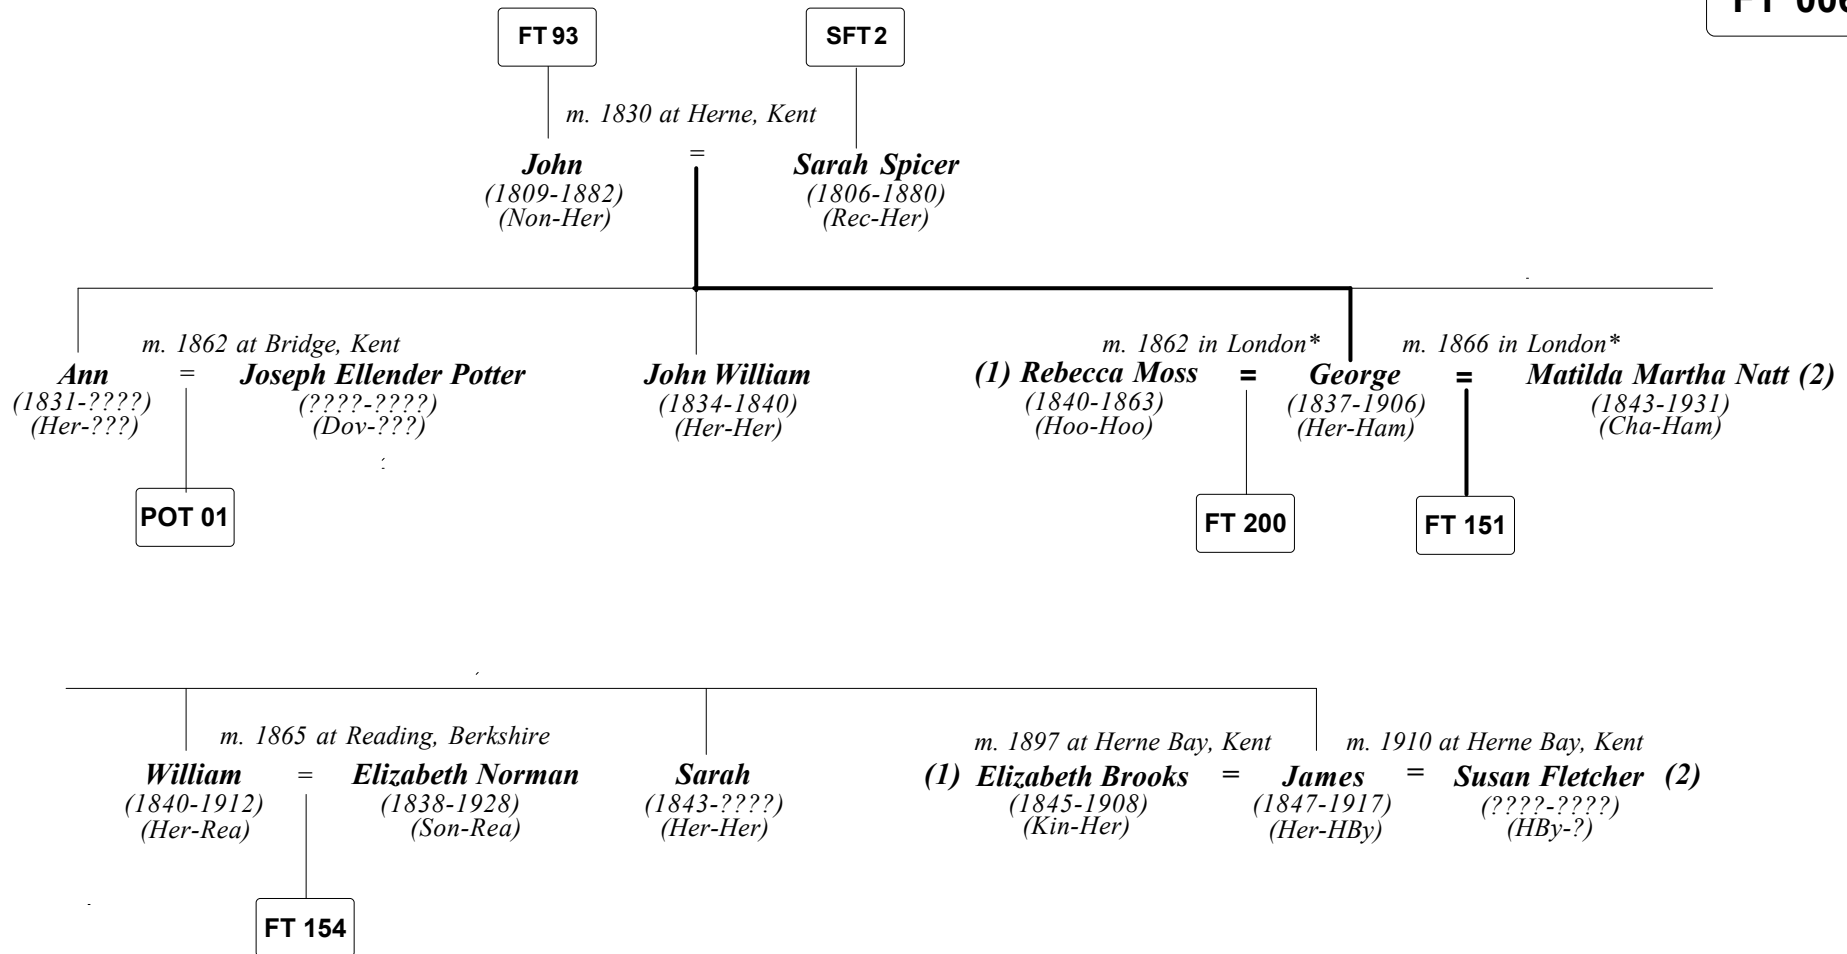

The Family Tree of John and Sarah Newport

(my great great grandparents)

Family Tree

FT 006

NOTE (A-B) where A = Parish baptized (or born), B = Parish buried (or died)

Cha	=	Chatham	Her	=	Herne	Rec	=	Reculver, Kent
Dov	=	Dover	Hoo	=	Hoo, Suffolk	Non	=	Nonington, Kent
Ham	=	Hampstead	Kin	=	Kingston, Kent	Son	=	Sonning, Nr. Reading
HBy	=	Herne Bay	Rea	=	Reading, Berkshire	?	=	Unknown

London* - marriage took place at St George's Church, Hanover Square.