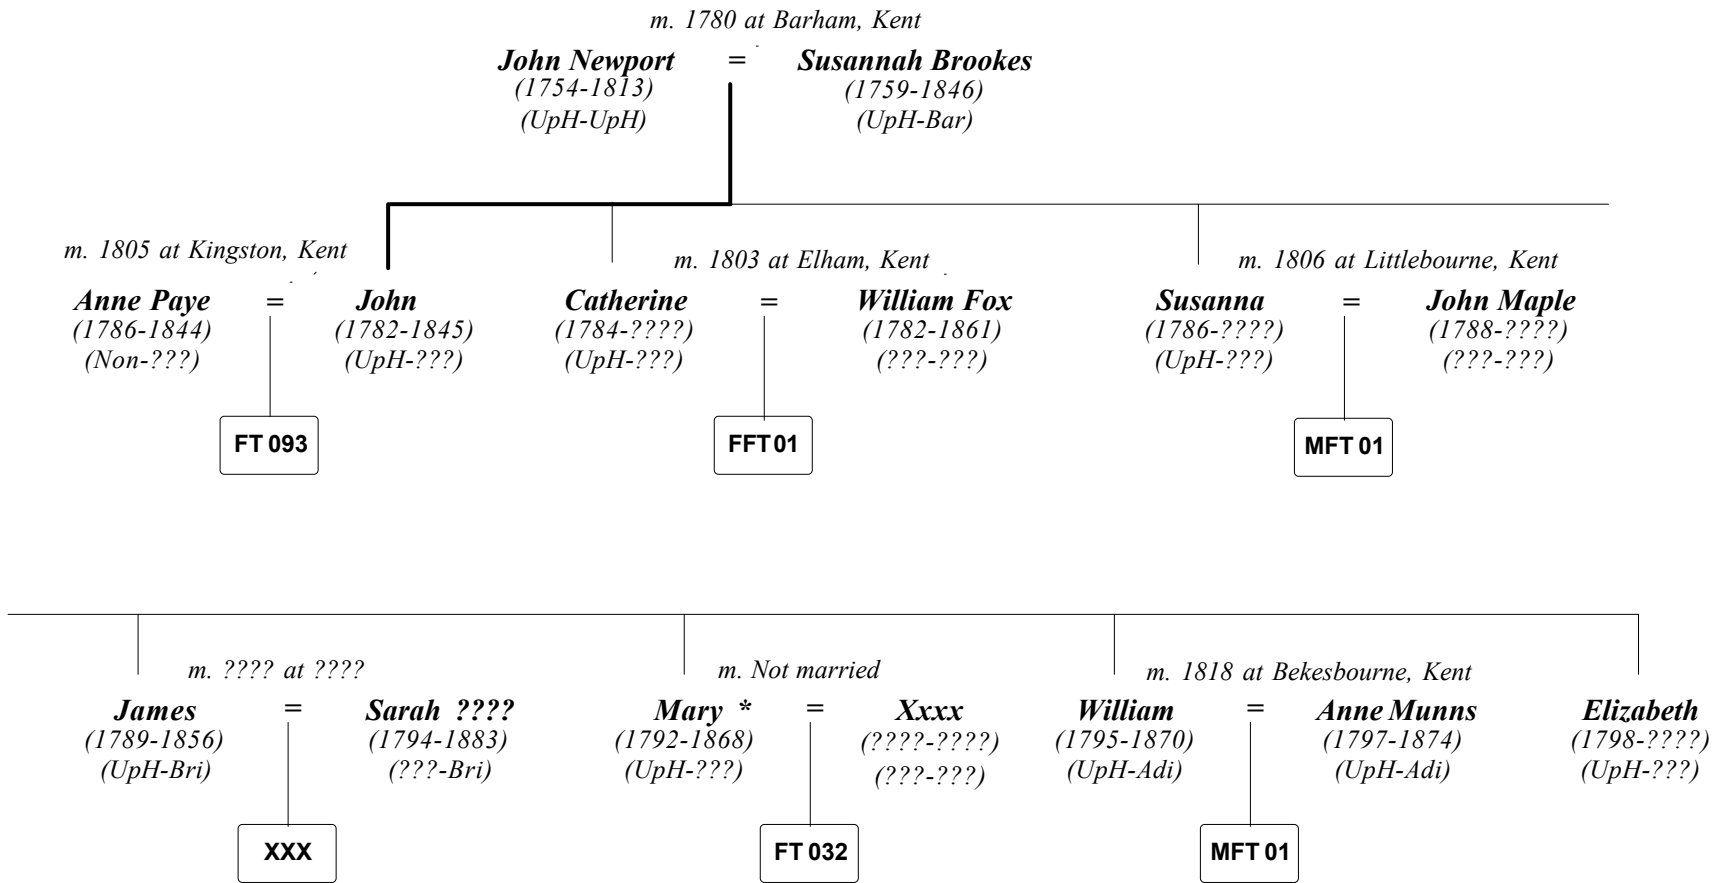

The Family Tree of John and Susannah Newport

(my great great great great grandparents)

Family Tree

FT 111

* Mary never married but had one child (father unknown) whom she christened 'William John'. I traced her descendants to a Rebecca Newport, married in Kent in 1963 but neither she nor, apparently, any of her relatives were interested so all correspondence had to cease.

NOTE. (A-B) where A = Parish baptized, B = Parish buried

Adi = Adisham Bri = Bridge UpH = Upper Hardres
 Bar = Barham Non = Nonington ? = Unknown