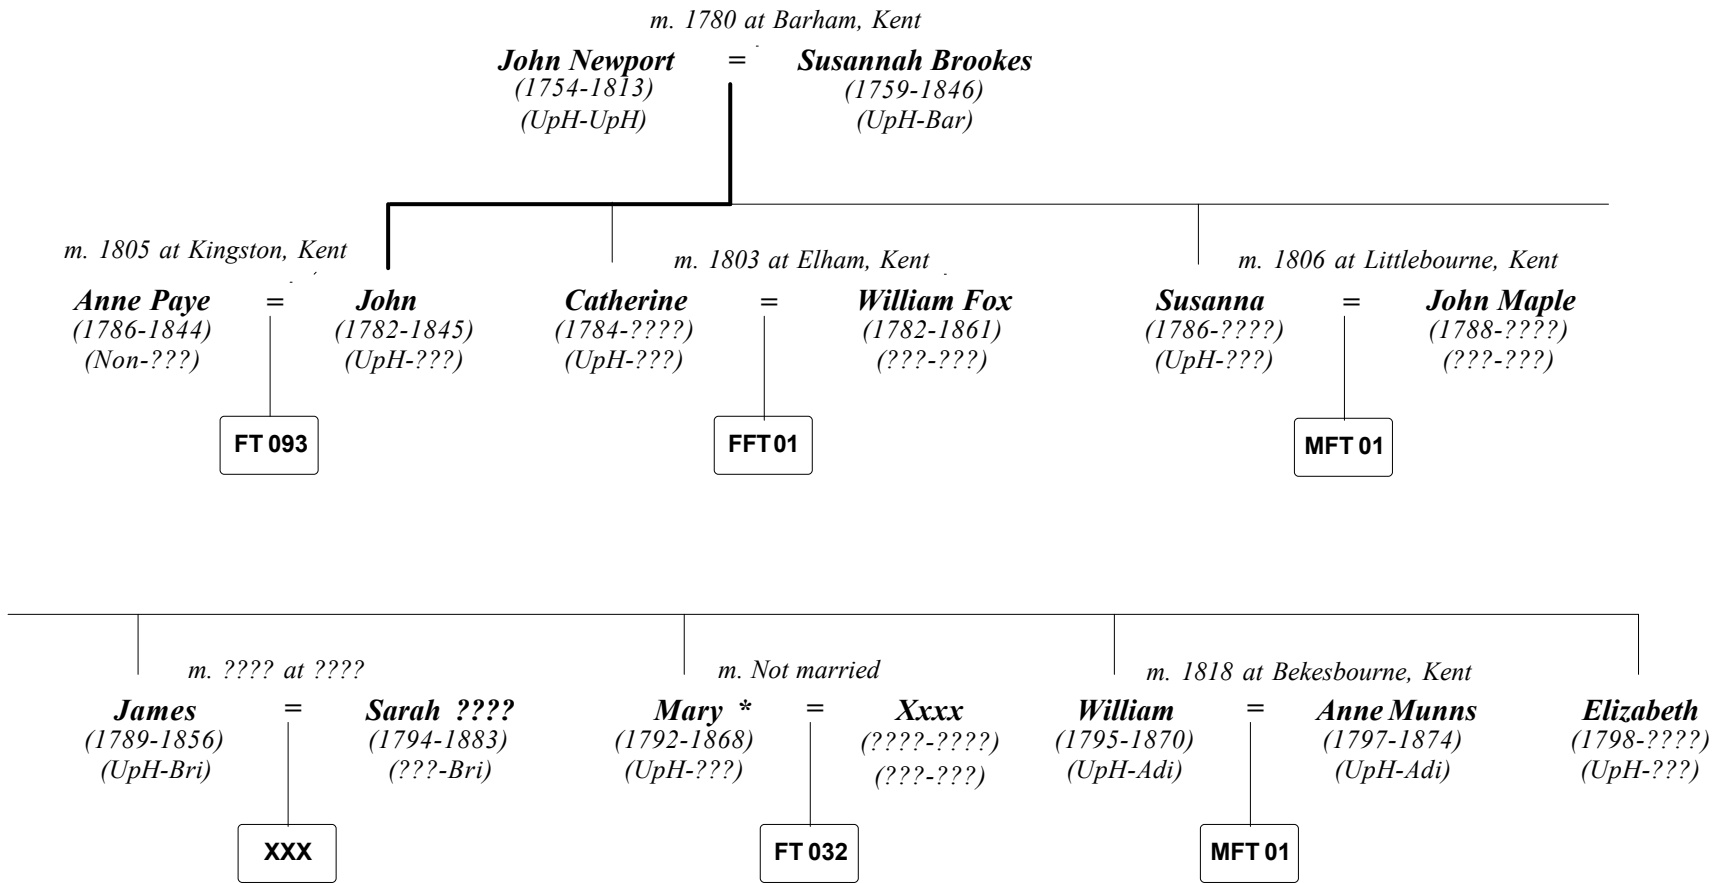

# The Family Tree of John and Susannah Newport

(my great great great great grandparents)

Family Tree

FT 111

\* Mary never married but had one child (father unknown) whom she christened 'William John'. I traced her descendants to a Rebecca Newport, married in Kent in 1963 but neither she nor, apparently, any of her relatives were interested so all correspondence had to cease.

NOTE. (A-B) where A = Parish baptized, B = Parish buried

Adi = Adisham    Bri = Bridge    UpH = Upper Hardres  
 Bar = Barham    Non = Nonington    ? = Unknown